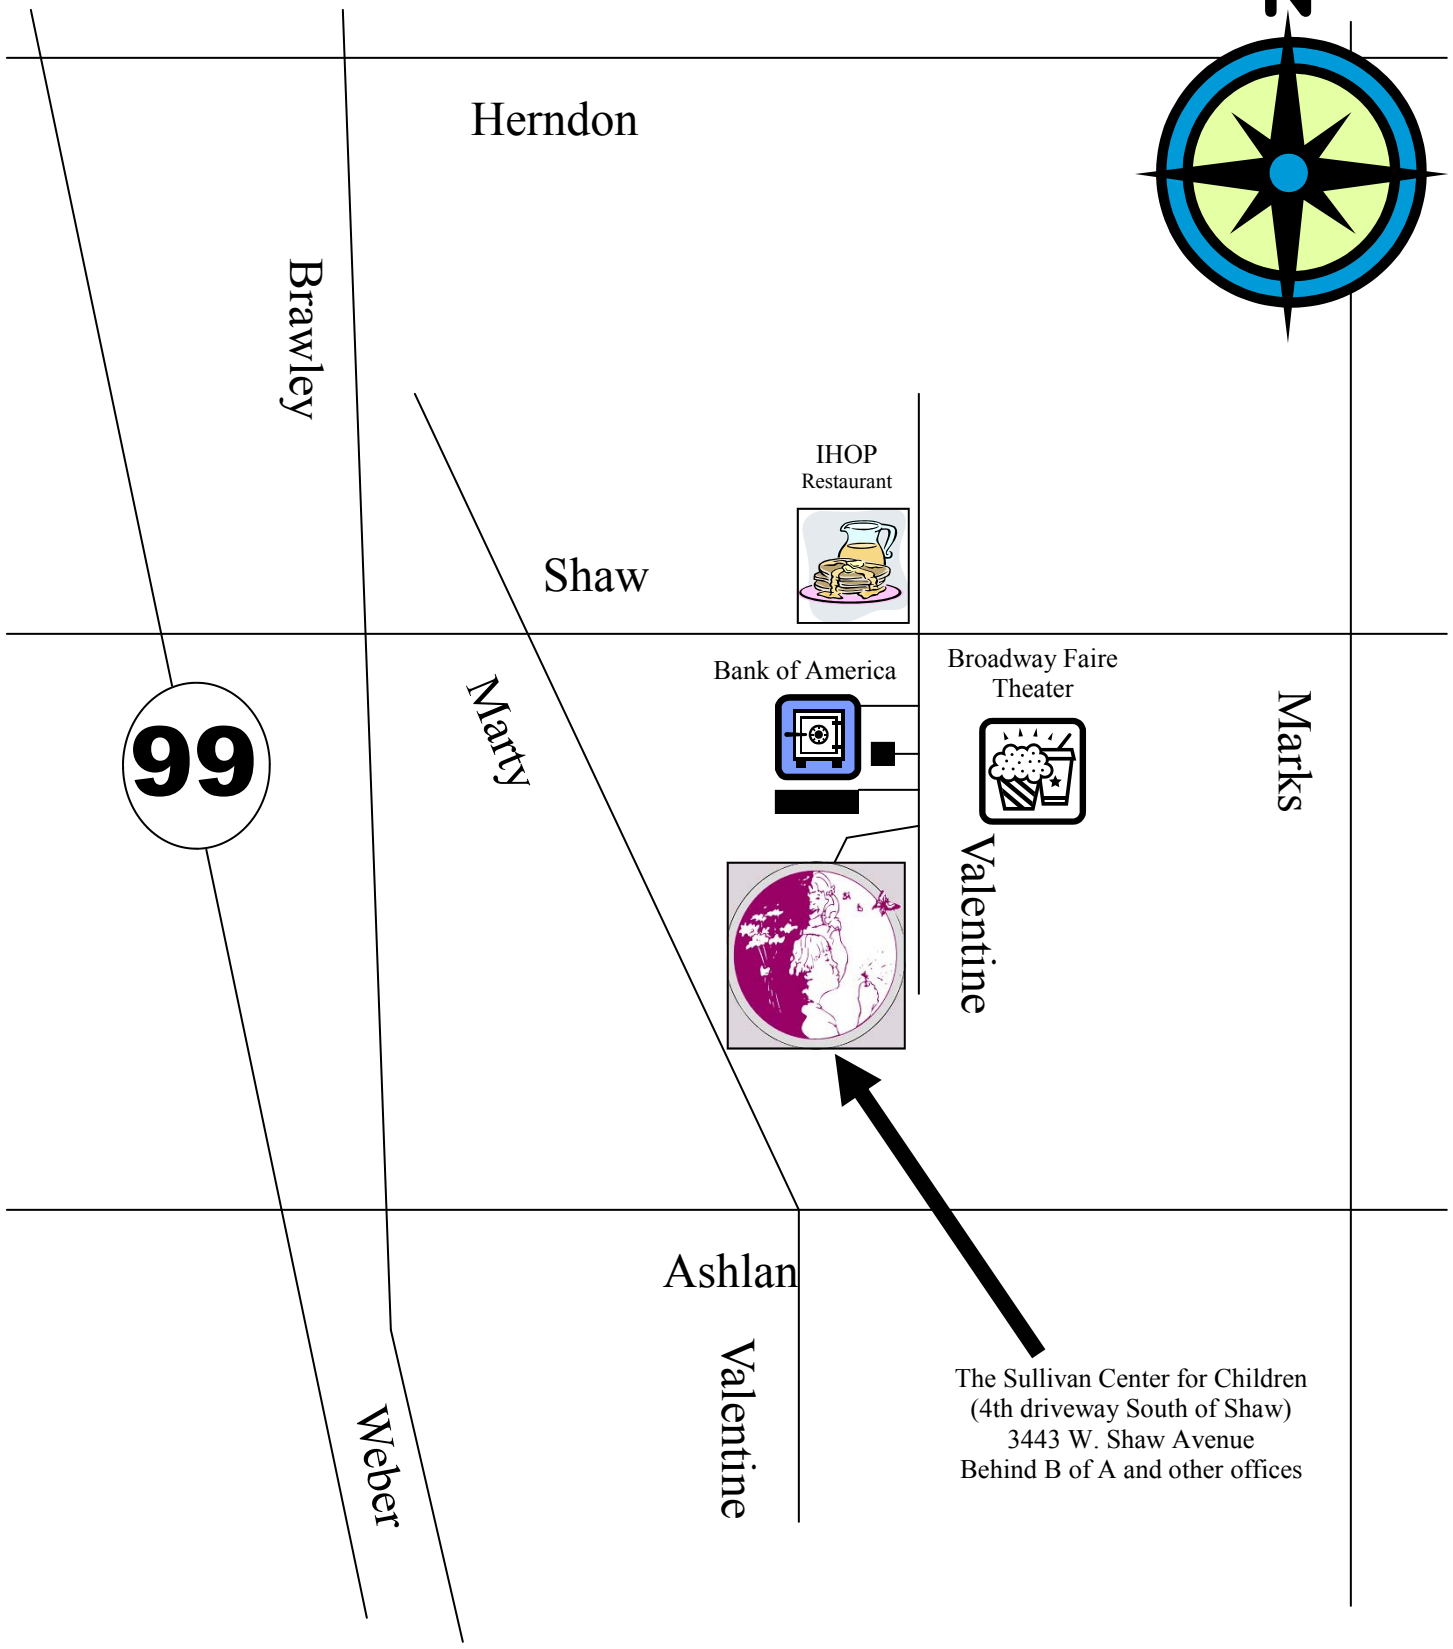

The Sullivan Center for Children

3443 W. Shaw Avenue, Fresno, CA 93711
559-271-1186 or (FAX) 559-271-8041

The Sullivan Center for Children
(4th driveway South of Shaw)
3443 W. Shaw Avenue
Behind B of A and other offices